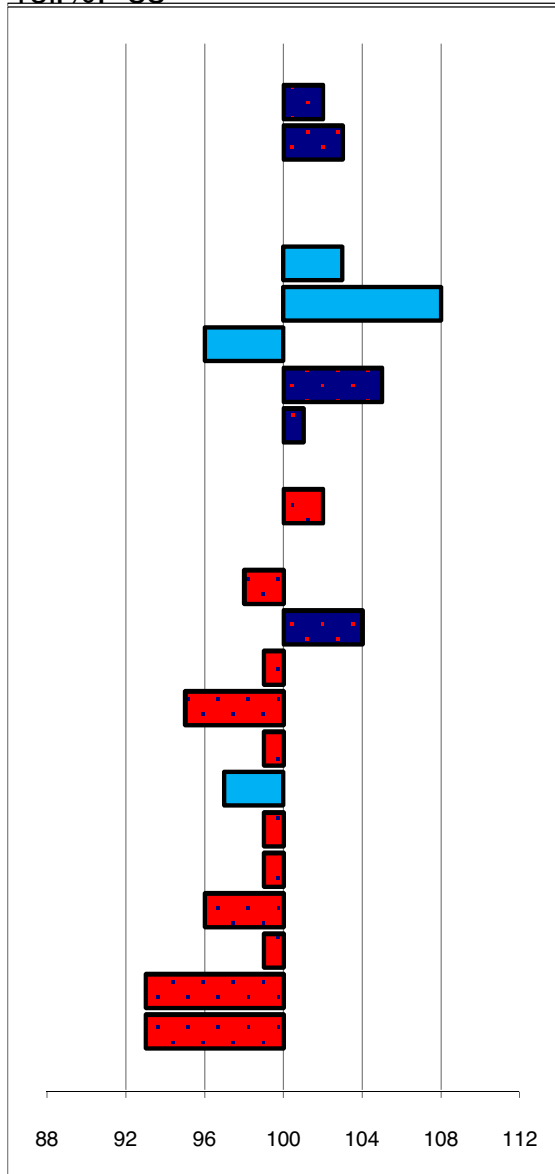

Maiko 373

stb199605951
born: 08-02-96

marks allowed.: 6,7%
not allowed.: 1,2%

s.: Tsjerk *mgs* *mggs*
m.: Wylster Barteld Tamme

linear conformation rel.%.: 88

| | | |
|-----------------|-----|--------------------|
| head | 100 | <i>plain</i> |
| head-neck-conn. | 102 | <i>heavy</i> |
| neck length | 103 | <i>short</i> |
| neck position | 100 | <i>horizontal</i> |
| shoulder | 100 | <i>steep</i> |
| back | 103 | <i>weak</i> |
| loins | 108 | <i>weak</i> |
| croup shape | 96 | <i>horizontal</i> |
| croup length | 105 | <i>short</i> |
| body | 101 | <i>downhill</i> |
| length forearm | 100 | <i>short</i> |
| frontlegs | 102 | <i>straight</i> |
| hindlegs | 100 | <i>sickled</i> |
| pasterns | 98 | <i>short</i> |
| hooves | 104 | <i>small</i> |
| bone quality | 99 | <i>course</i> |
| color | 95 | <i>faded black</i> |
| hair | 99 | <i>little</i> |
| walk | 97 | <i>toeing-in</i> |
| walk length | 99 | <i>short</i> |
| walk strength | 99 | <i>weak</i> |
| trot length | 96 | <i>short</i> |
| trot strength | 99 | <i>weak</i> |
| balance | 93 | <i>little</i> |
| suppleness | 93 | <i>little</i> |
| size | 100 | <i>short</i> |

noble
light
long
vertical
sloping
tight
tight
sloping
long
upstanding
long
standing under
straight
long
large
dry
jet black
much
toeing-out
long
powerful
long
powerful
much
much
tall

major breakdown traits

| | | | | | | | | |
|--------------|-------------|--------------|------------------|-------------|-------------|--------------|------------|--------------|
| total | type | frame | f & l | walk | trot | total | | |
| 103 | 99 | 103 | 101 | 98 | 99 | 100 | | |
| | ABFP | | | | | | | |
| | rel.% | walk | trot | canter | riding | driving | showdr. | total |
| | 77 | 103 | 103 | 107 | 107 | 104 | 101 | 104 |