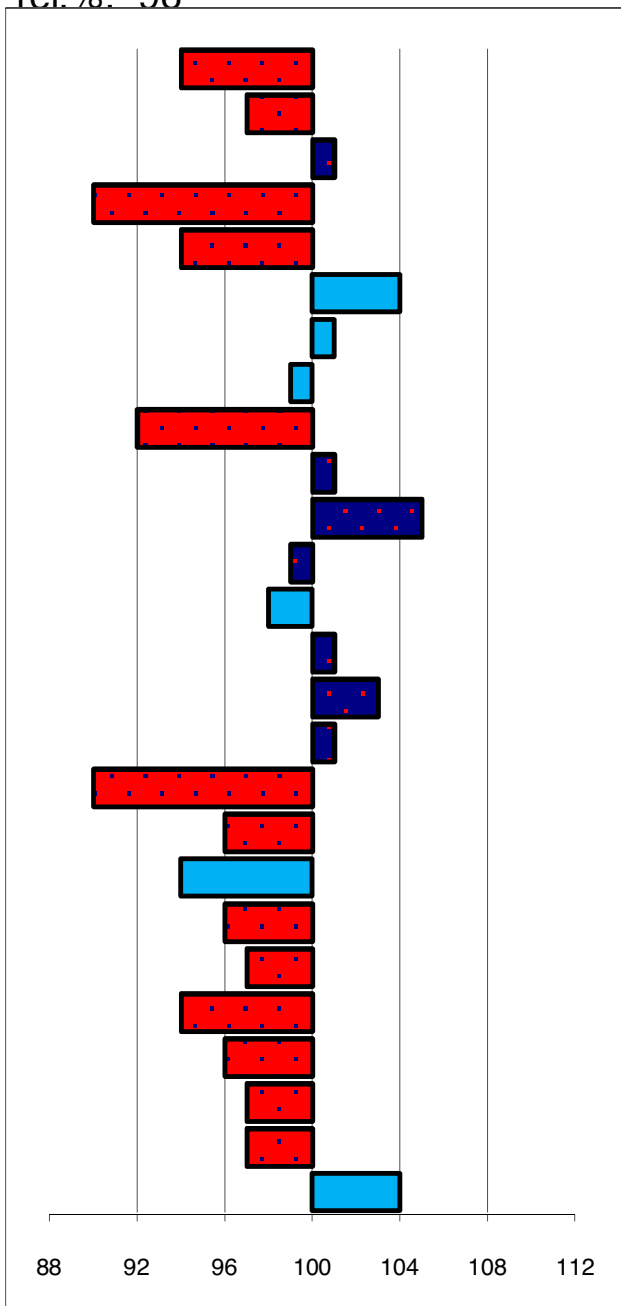

Jillis 301

stb198503011
 geb.: 19-3-1985
 s.: Jochem
 m.: Geesje

mgs Freark
mggs Jetse

marks allowed: 3,3%
 not allowed: 1,0%

linear conformation

rel. %: 96

94 *plain*
 97 *heavy*
 101 *short*
 90 *horizontal*
 94 *steep*
 104 *weak*
 101 *weak*
 99 *horizontal*
 92 *short*
 101 *downhill*
 105 *short*
 99 *straight*
 98 *sickled*
 101 *short*
 103 *small*
 101 *course*
 90 *faded black*
 96 *little*
 94 *toeing-in*
 96 *short*
 97 *weak*
 94 *short*
 96 *weak*
 97 *little*
 97 *little*
 104 *short*

noble head
light head-neck-conn.
long neck length
vertical neck position
sloping shoulder
tight back
tight loins
sloping croup shape
long croup length
upstanding body
long length forearm
standing under frontlegs
straight hindlegs
long pasterns
large hooves
dry bone quality
jet black color
much hair
toeing-out walk
long walk length
powerful walk strength
long trot length
powerful trot strength
much balance
much suppleness
tall size

major breakdown traits

type	frame	f & l	walk	trot	total		
92	97	99	98	97	96		
ABFP							
rel. %	walk	trot	canter	riding	driving	showdr.	total
86	95	97	97	97	97	100	97