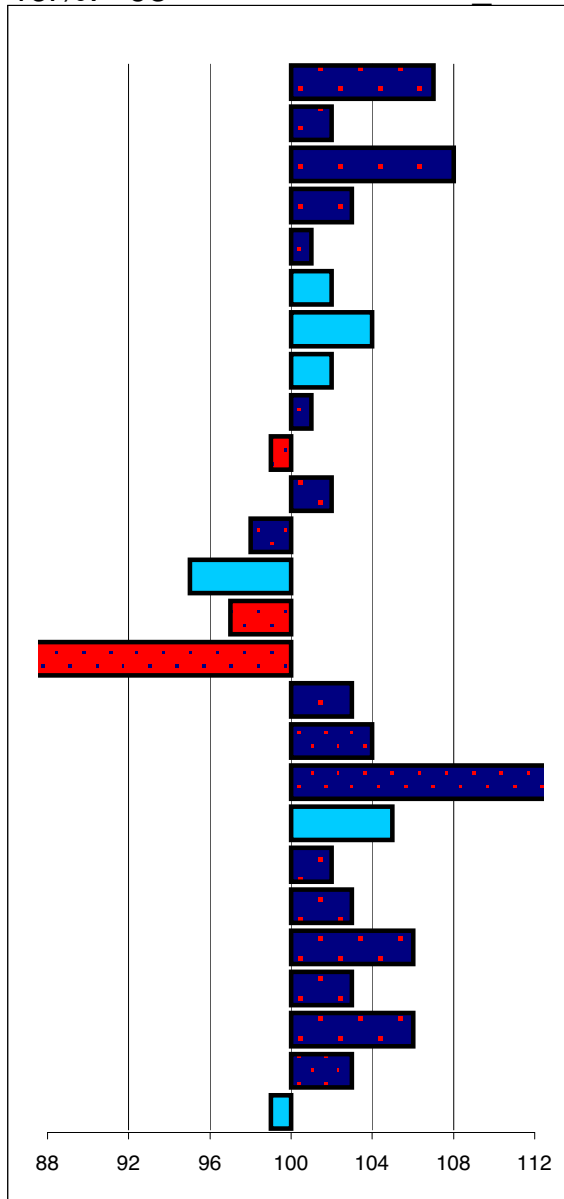

# Anton 343

stb199217731 ster: 121 marks allowed: 1,5%  
 geb.: 18-6-1992 47,6% not allowed: 0,1%  
 s.: Oege m.v. m.m.v  
 m.: Iduna Tjimme Ewoud

linear conformation rel%: 95

head	107	plain
head-neck-conn.	102	heavy
neck length	108	short
neck position	103	horizontal
shoulder	101	steep
back	102	weak
loins	104	weak
croup shape	102	horizontal
croup length	101	short
body	99	downhill
length forearm	102	short
frontlegs	98	straight
hindlegs	95	sickled
pasterns	97	short
hooves	83	small
bone quality	103	course
color	104	faded black
hair	113	little
walk	105	toeing-in
walk length	102	short
walk strength	103	weak
trot length	106	short
trot strength	103	weak
balance	106	little
suppleness	103	little
size	99	short

noble
light
long
vertical
sloping
tight
tight
sloping
long
upstanding
long
standing under
straight
long
large
dry
jet black
much
toeing-out
long
powerful
long
powerful
much
much
tall

## major breakdown traits

<b>total</b>	<b>type</b>	<b>frame</b>	<b>f &amp; l</b>	<b>walk</b>	<b>trot</b>	<b>total</b>			
<b>106</b>	<b>109</b>	<b>106</b>	<b>106</b>	<b>104</b>	<b>104</b>	<b>106</b>			
	ABFP								
	rel%	walk	trot	canter	riding	driving	showdr.	efford	<b>total</b>
	<b>62</b>	<b>98</b>	<b>99</b>	<b>104</b>	<b>101</b>	<b>100</b>	<b>100</b>	<b>98</b>	<b>100</b>