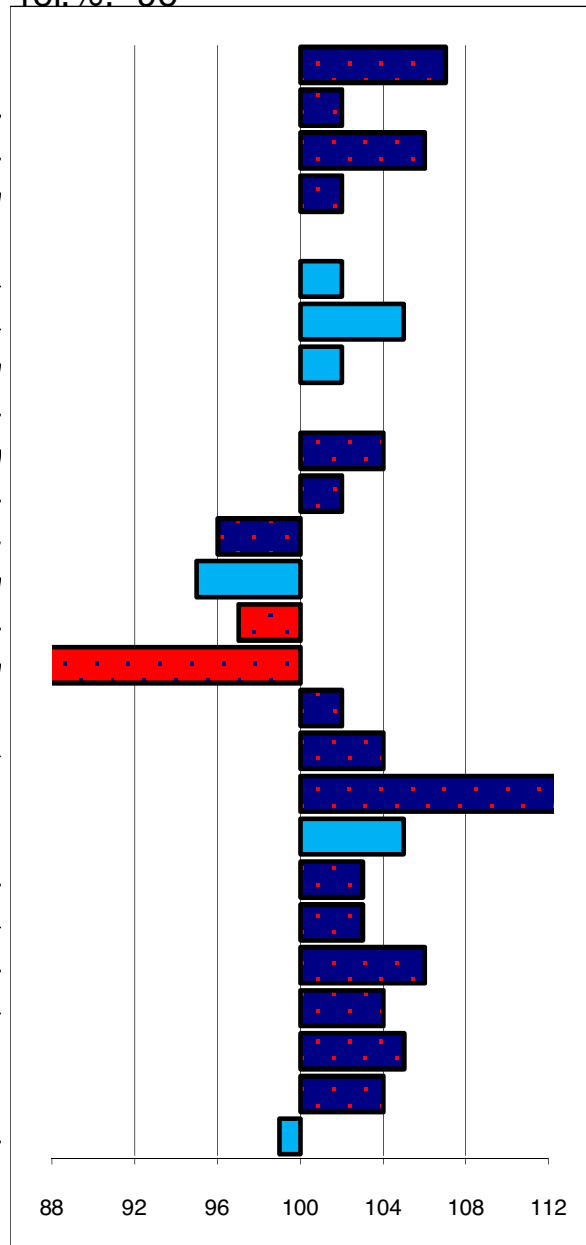

Anton 343

stb199217731
 geb.: 18-6-1992
 s.: Oege
 m.: Iduna

mgs Tjimme
mgs Ewoud

marks allowed: 1,6%
 not allowed: 0,1%

linear conformation rel. %: 96

107 *plain*
 102 *heavy*
 106 *short*
 102 *horizontal*
 100 *steep*
 102 *weak*
 105 *weak*
 102 *horizontal*
 100 *short*
 104 *downhill*
 102 *short*
 96 *straight*
 95 *sickled*
 97 *short*
 83 *small*
 102 *course*
 104 *faded black*
 113 *little*
 105 *toeing-in*
 103 *short*
 103 *weak*
 106 *short*
 104 *weak*
 105 *little*
 104 *little*
 99 *short*

noble head
light head-neck-conn.
long neck length
vertical neck position
sloping shoulder
tight back
tight loins
sloping croup shape
long croup length
upstanding body
long length forearm
standing under frontlegs
straight hindlegs
long pasterns
large hooves
dry bone quality
jet black color
much hair
toeing-out walk
long walk length
powerful walk strength
long trot length
powerful trot strength
much balance
much suppleness
tall size

major breakdown traits

type	frame	f & l	walk	trot	total
109	106	105	104	104	106

ABFP

rel. %	walk	trot	canter	riding	driving	showdr.	total
62	99	100	104	101	100	101	101